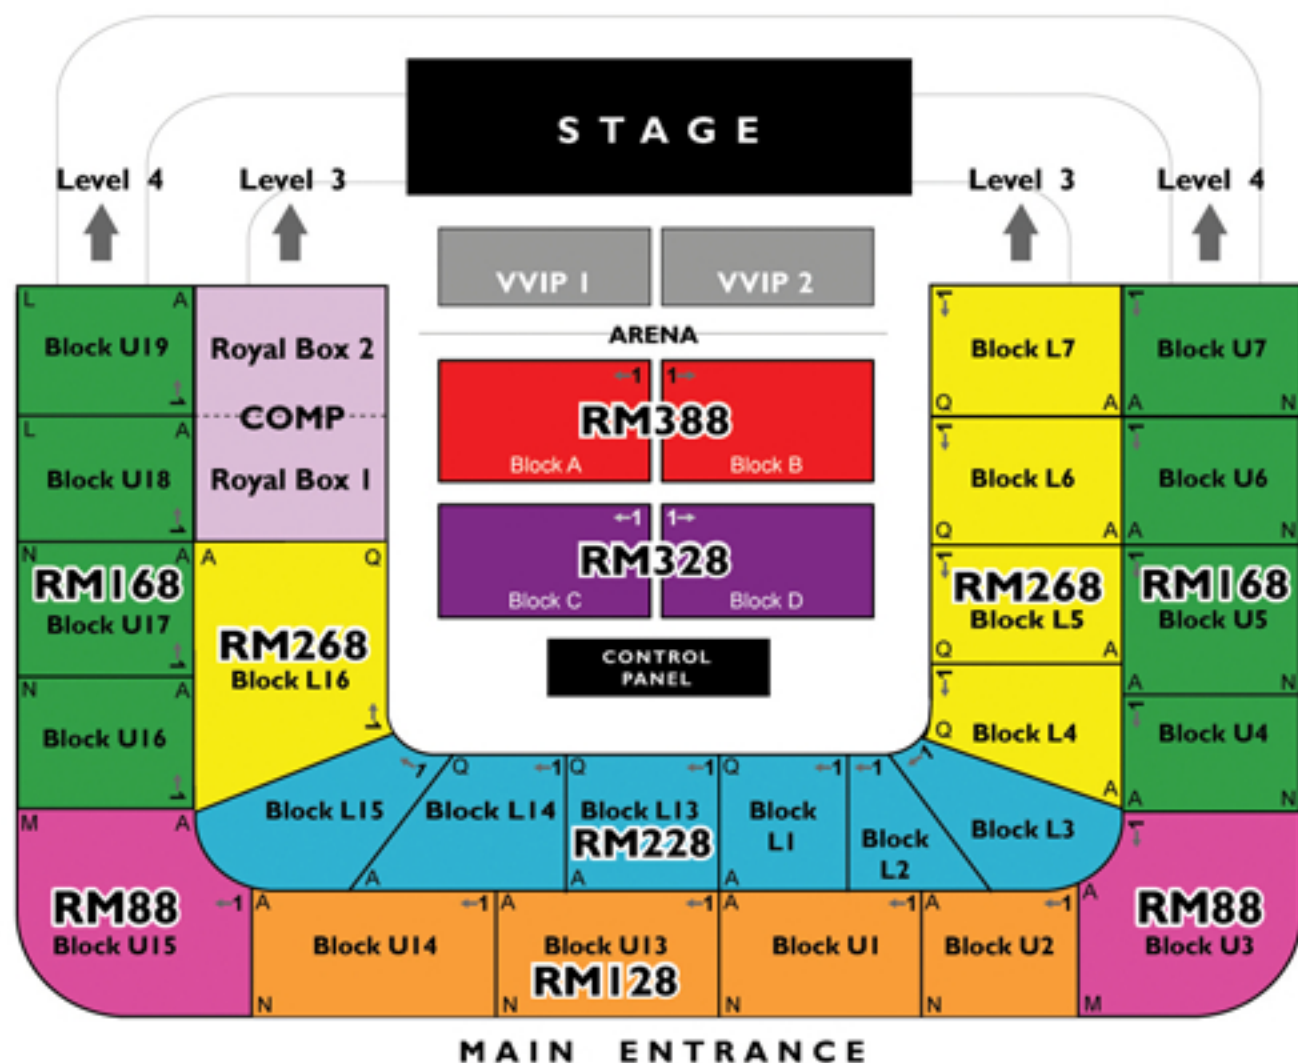

TAKING THE ROAD!!
 JONATHAN LEE 李卓謙 + WAKON CHALU 查路 + A-YUE 岳雲龍 + LO TA YU 羅大佑
 THE SUPER 4, THE SUPER BAND, THE ONE & ONLY IN LIFE TIME...

縱貫線

之大馬演唱會

SUPER BAND Live In Malaysia 2009

Date : 1st August 2009, Saturday Time : 8:00pm Venue : Bukit Jalil, Stadium Putra Indoor

*for more information, please contact us at Galaxy's hotline: +6 03 2282 2020 or visit us at <http://www.galaxy.com.my>

Conditions:

1. One admission per ticket.
2. NO cameras, camcorders and audio tape recorders, analog or digital are permitted into the concert area. The organiser reserves right to take action against any persons who breach any of the above terms and conditions.
3. No cancellation, refund or exchanges are allowed once tickets are sold.
4. The organiser shall not be liable or responsible for any loss or damage on tickets sold.
5. Ticket may not be resold or offered for sale.
6. TICKET SHOULD BE RETAINED FOR FUTURE PURPOSES.

附帶條件:

1. 一張入門票只供一人進入。
2. 不可攜帶攝影機、錄音機、數碼相機、菲林相機。如有違例，主辦單位有權採取行動。
3. 已購買的門票，不能取消，不能退票或換票。
4. 主辦單位將不負責任何虧欠，損壞或撕爛的入門票。后果自負。
5. 入門票不能轉賣或提供銷售。
6. 請保留入門票票根，以供其它用途。

ALL NUMBERED SEAT :

	RM 385 + RM3		RM 165 + RM3
	RM 325 + RM3		RM 125 + RM3
	RM 265 + RM3		RM 85 + RM3
	RM 225 + RM3		