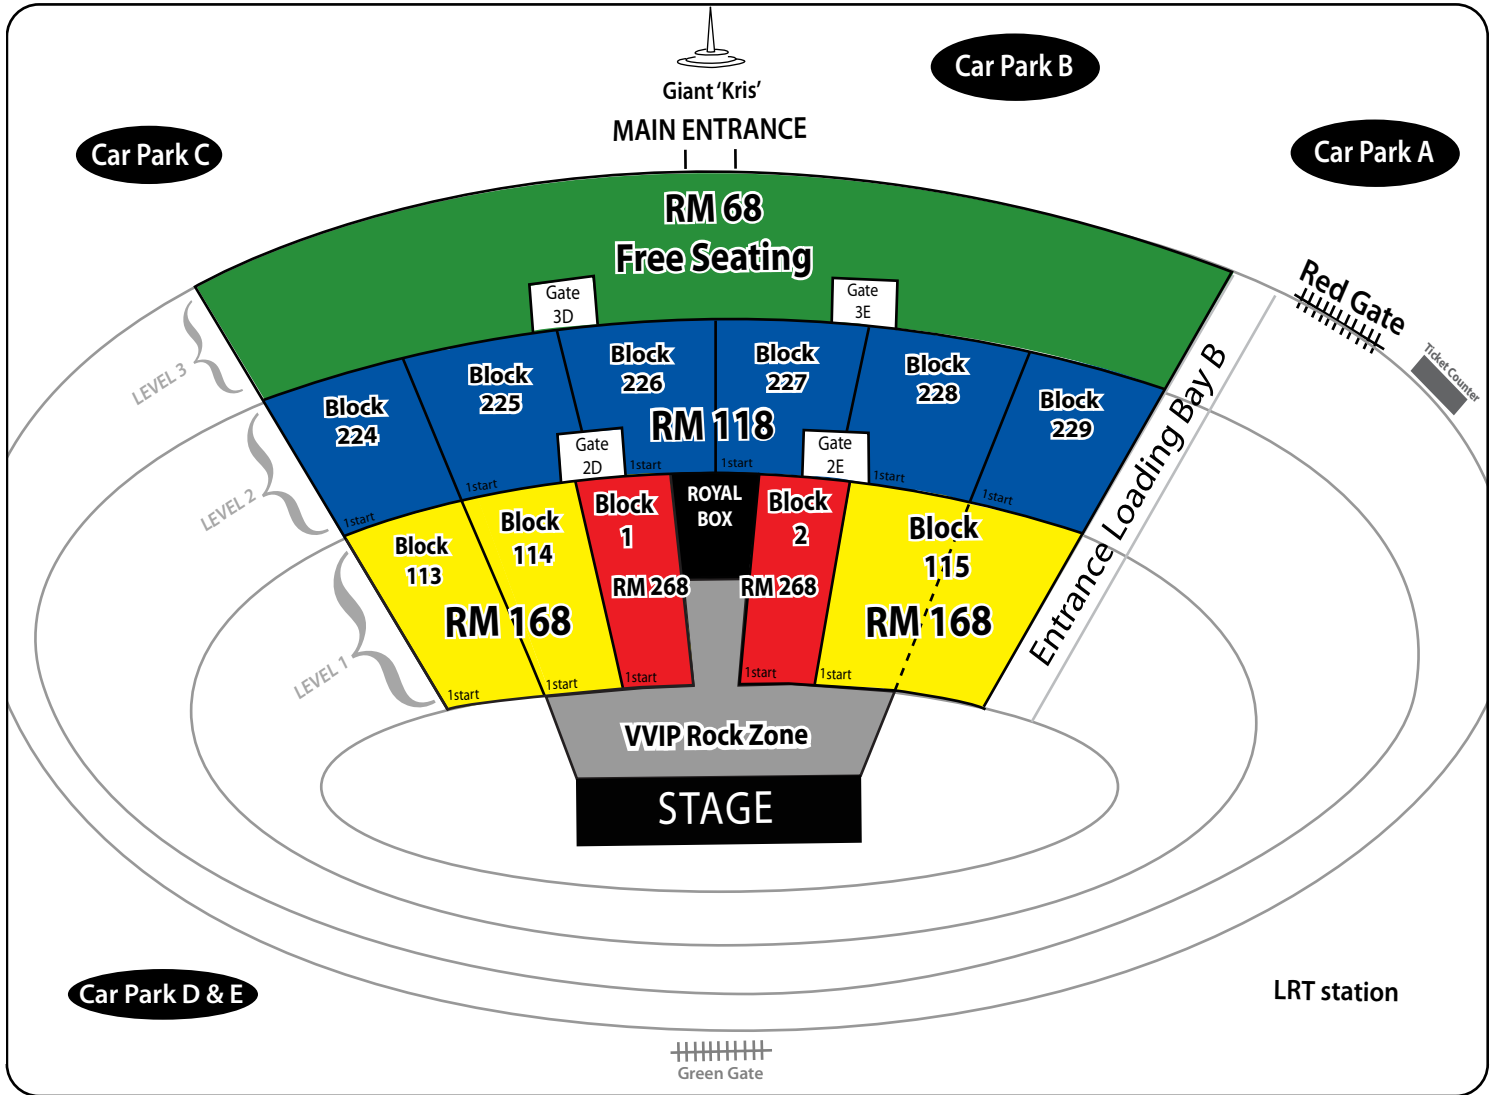

T.MUSIC FESTIVAL 音乐节2009

艺人：容祖儿 | 侧田 | 方大同 | Soler | 谢安琪 | 关智斌 | 陶喆 | 动力火车 | 李圣杰 | 刘力扬 | 海鸣威 | Chin | James | 陈伟联 | 张智成 | 谢承伟 | 陈势安 | 郭晓薇 | 慢行 | 林健辉 |

Date : 12.09.2009(Saturday) Time : 7pm Venue : Bukit Jalil National Stadium

*for more information, please contact us at Galaxy's hotline: +6 03 2282 2020 or visit us at <http://www.galaxy.com.my>

Conditions:

1. One admission per ticket. [regardless of age]
2. NO cameras, camcorders and audio tape recorders, analog or digital are permitted into the concert area. The organiser reserves right to take action against any persons who breach any of the above terms and conditions.
3. No cancellation, refund or exchanges are allowed once tickets are sold.
4. The organiser shall not be liable or responsible for any loss or damage on tickets sold.
5. Ticket may not be resold or offered for sale.
6. TICKET SHOULD BE RETAINED FOR FUTURE PURPOSES.

附帶條件:

1. 一張入門票只供一人進入。[不论任何年齡]
2. 不可攜帶攝影機，錄音機，數碼相機，菲林相機。如有違例，主辦單位有權採取行動。
3. 已購買的門票，不能取消，不能退票或換票。
4. 主辦單位將不負責任何遺失，損壞或撕爛的入門票。后果自負。
5. 入門票不能轉賣或提供銷售。
6. 請保留入門票票根，以供其它用途。

NUMBERED SEAT:

RM265 + RM3

RM115 + RM3

FREE SEATING:

RM 65 + RM3

(INCLUSIVE OF RM3 PROCESSING FEE)

RM165 + RM3

ORGANISER :

銀河 Galaxy
Celebrating 15th Anniversary